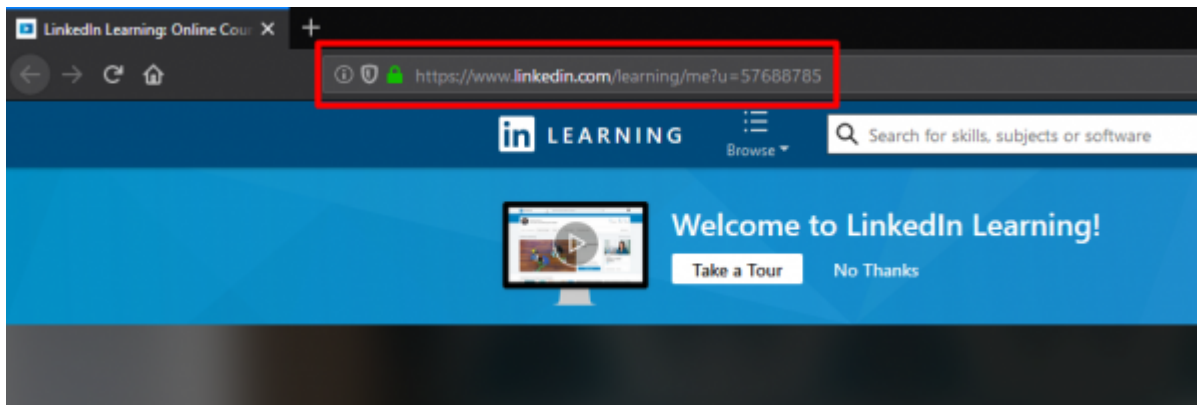

- Klicken Sie auf „Einloggen“

- Melden Sie sich mit Ihrer Hochschul-E-Mail-Adresse **vorname.nachname@tu-clausthal.de** an.