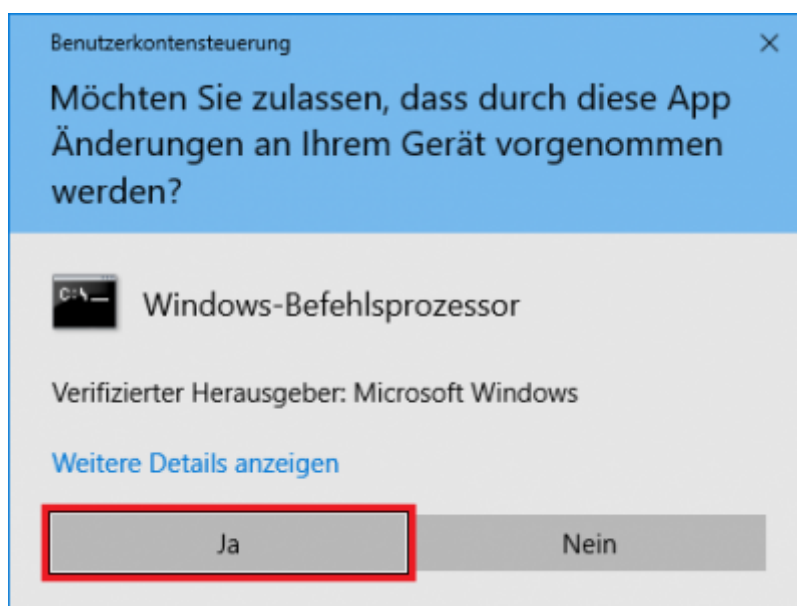

5.) Confirm the start of the installation by pressing **Yes**.