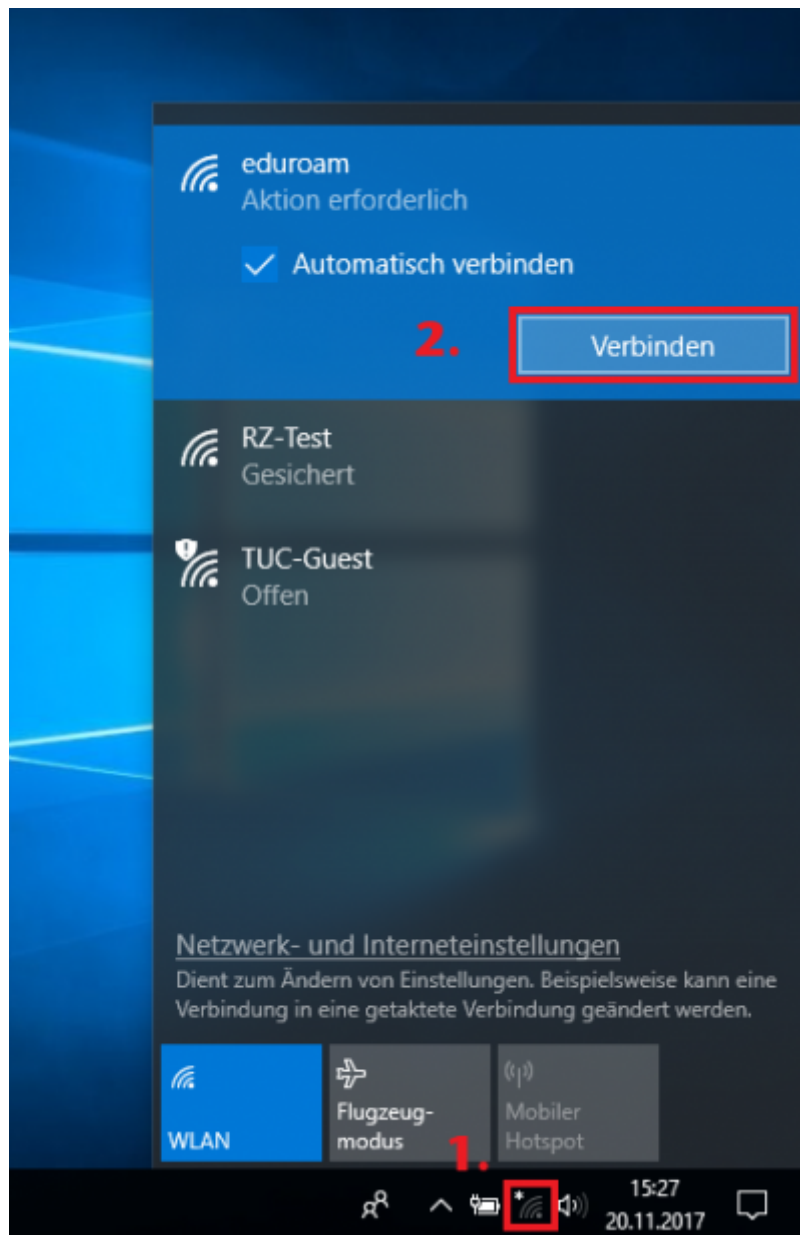

WiFi Conditions: <https://service.rz.tu-clausthal.de/apps/radius/policy>.

geltendes Recht verstößt. Bei der Nutzung des WLAN (wie auch des übrigen Netzes) der TU Clausthal ist auf die Einhaltung der Nutzungsordnung und des geltenden Rechts zu achten.

Betriebsregelung akzeptieren

Speichern

2. Configuration of the TU-Clausthal-WiFi

1.) Please download the [configuration package](#) and save it to an folder of your choice (for example Desktop).

Konfigurationspaket

2.) Click the right mouse button on the downloaded **eduroam.zip** and **Extract all files**.

3.) The following window will be opened. Click on **Extract**.

4.) A folder with the needed files should be opened. Rightclick on **install-eduroam.cmd** and choose **Run as Administrator**.

5.) Confirm the start of the installation by pressing **Yes**.

6.) As soon as the installation is finished, you can login. To do this, click on the WiFi-Icon (1.) at the bottom right. All possible WiFi connections should show up. Now click on eduroam and then on Connect(2.).