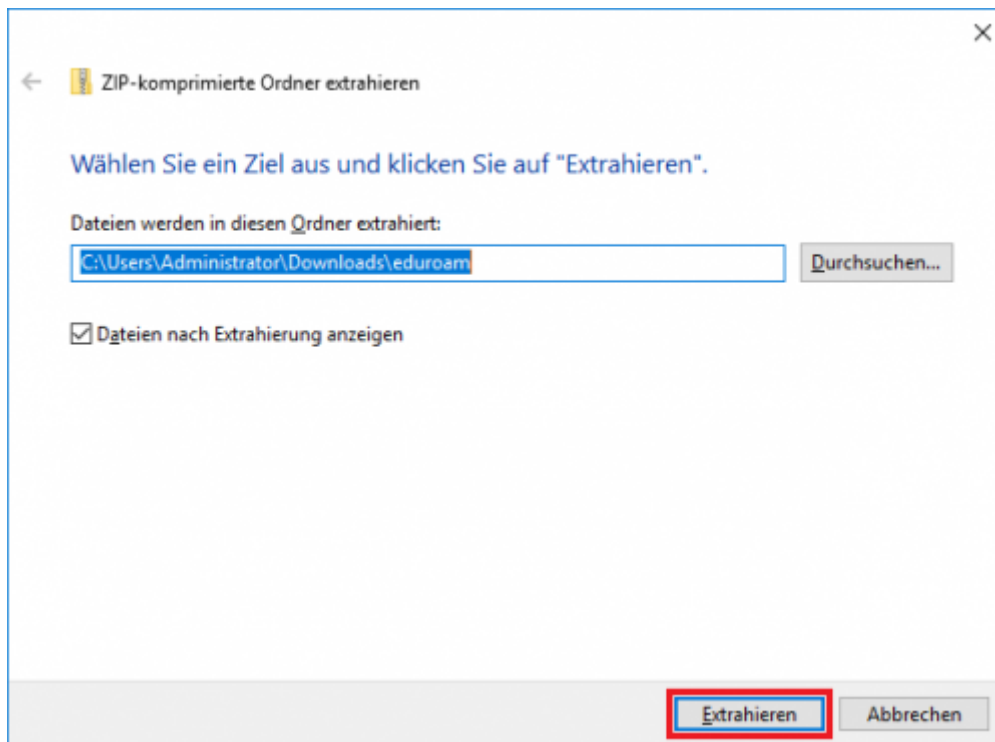

3.) The following window will be opened. Click on **Extract**.